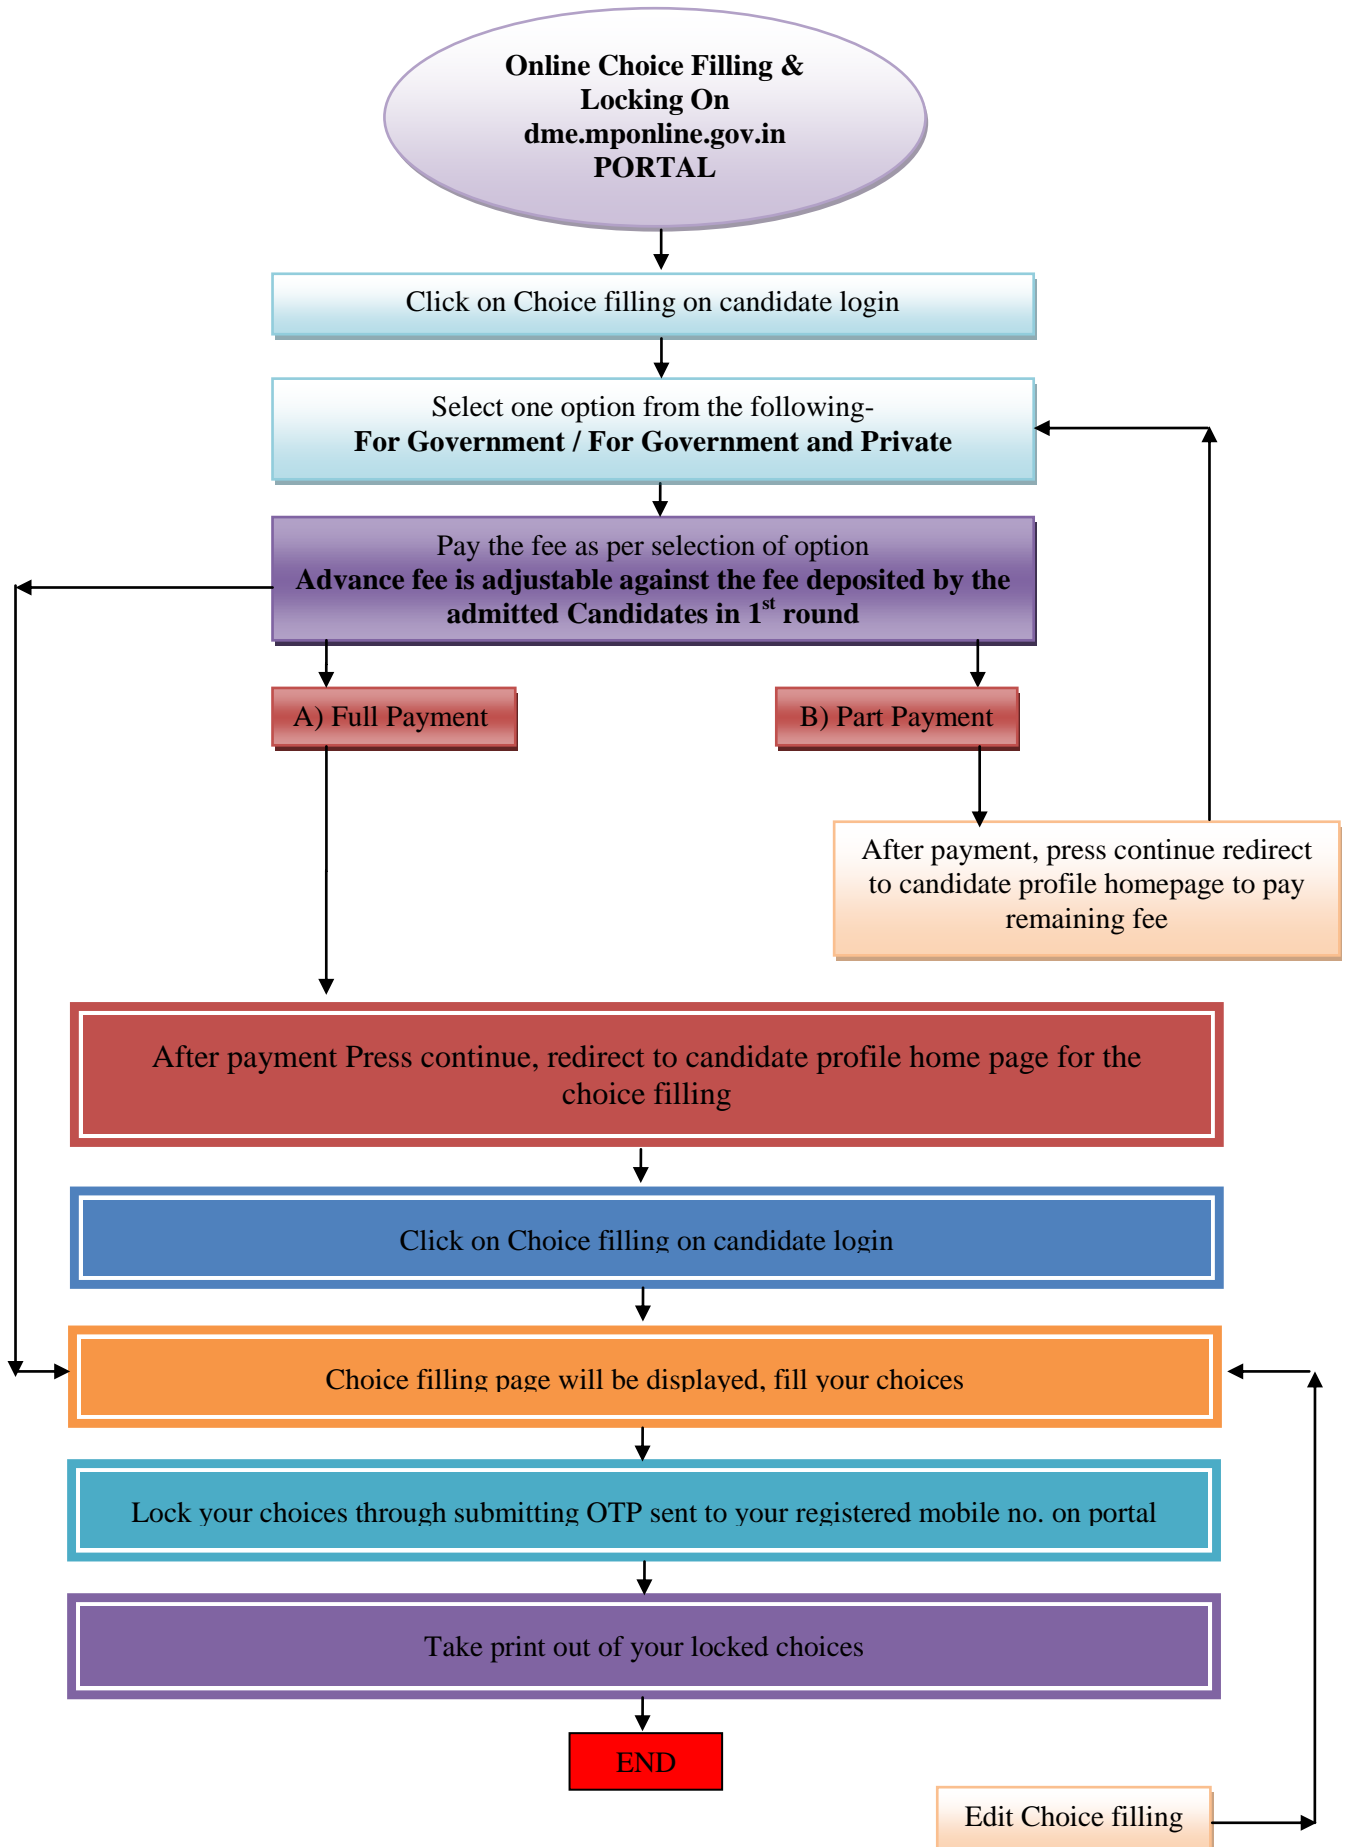

Flow Chart for Choice filling and locking for 2nd round State counselling NEET UG-2020 (09-12-2020)

NOTE: - In part payment candidate will be redirected to homepage till the full payment has been made by the candidate