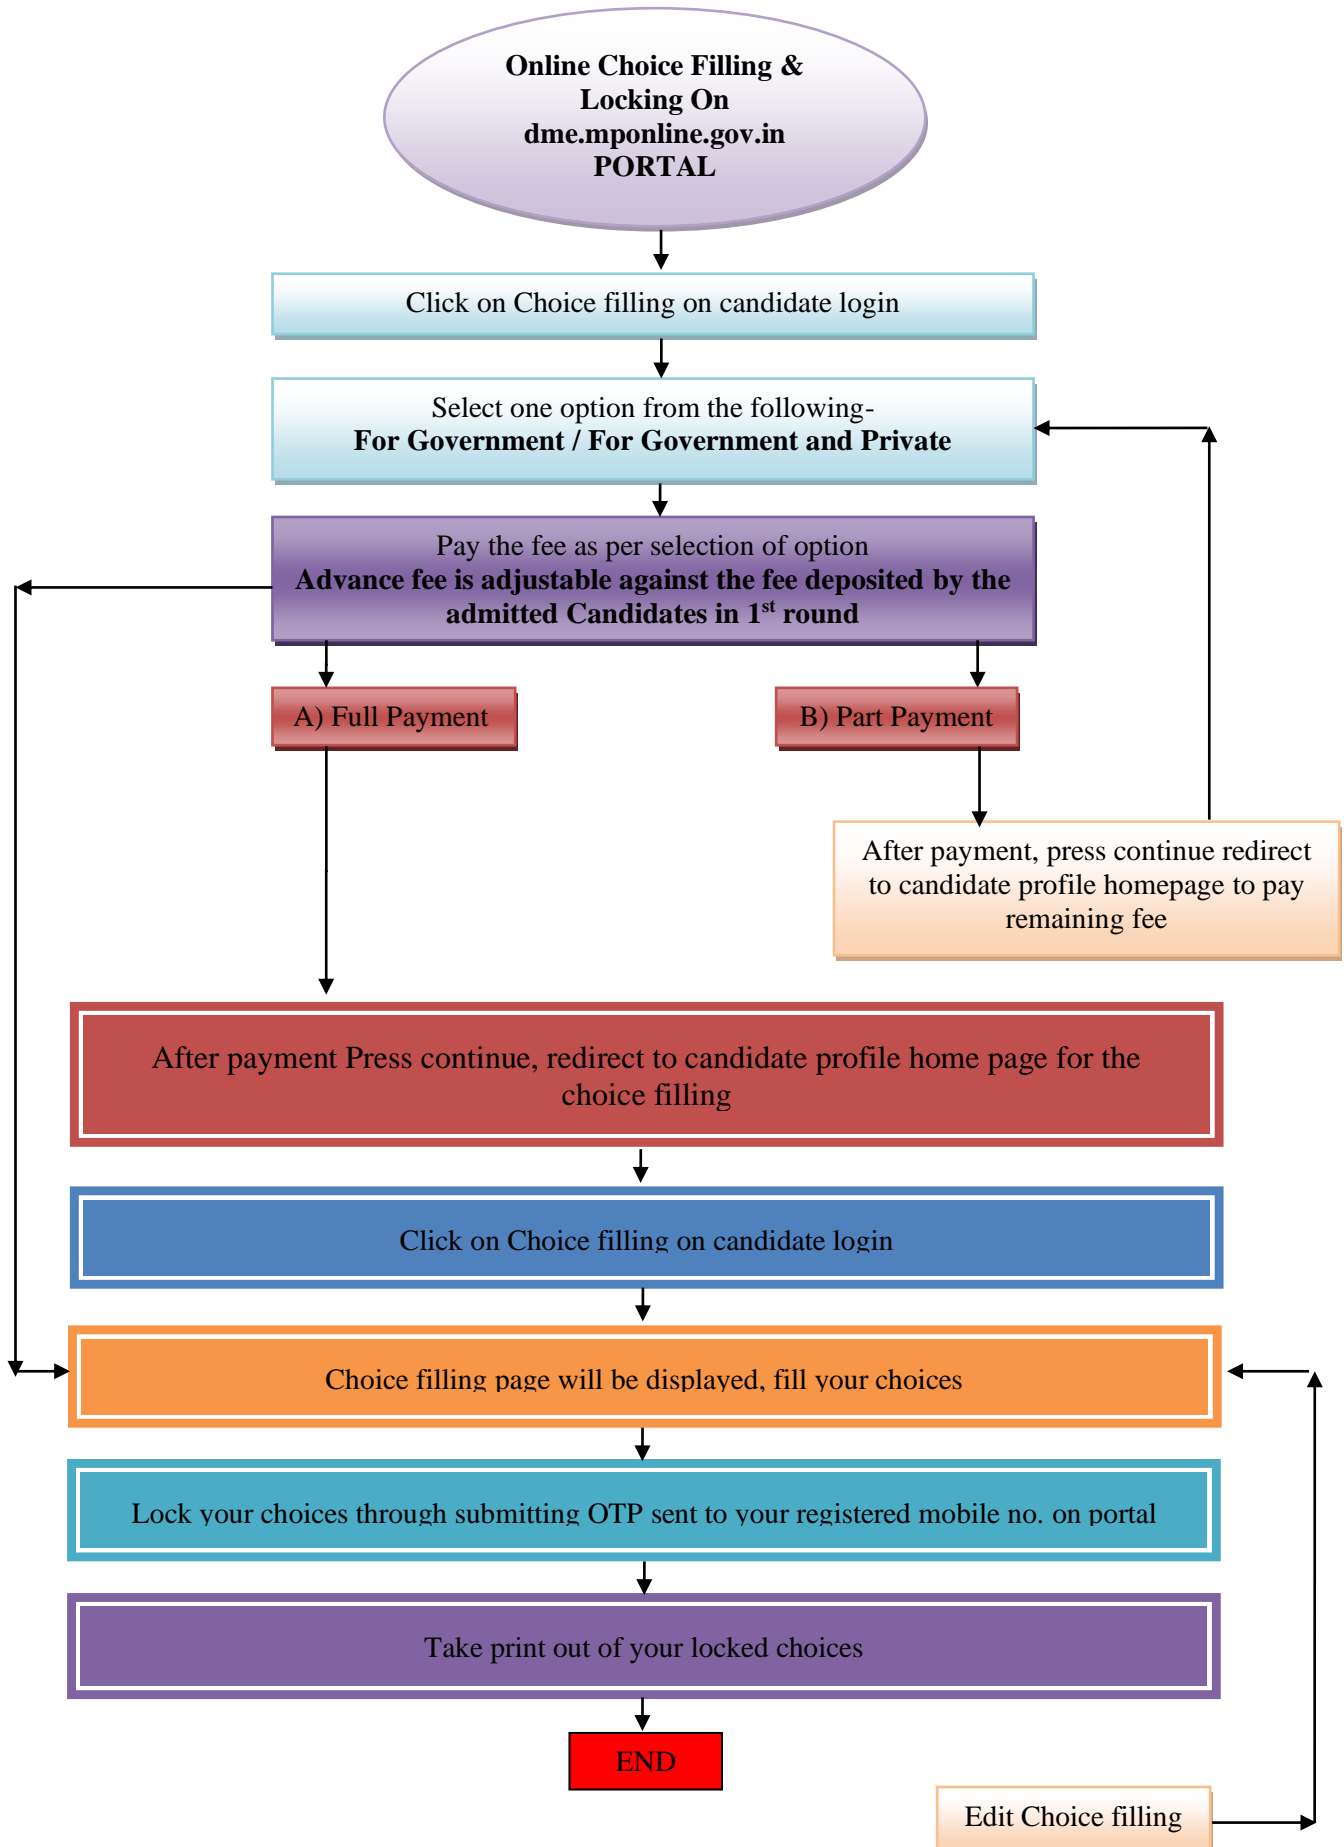

**Flow Chart of Choice Filling and Locking Process for 2nd Round
MP State Combined NEET PG Counselling 2022 (Date- 27-10-2022)**

NOTE: - In part payment candidate will be redirected to homepage till the full payment has been made by the candidate