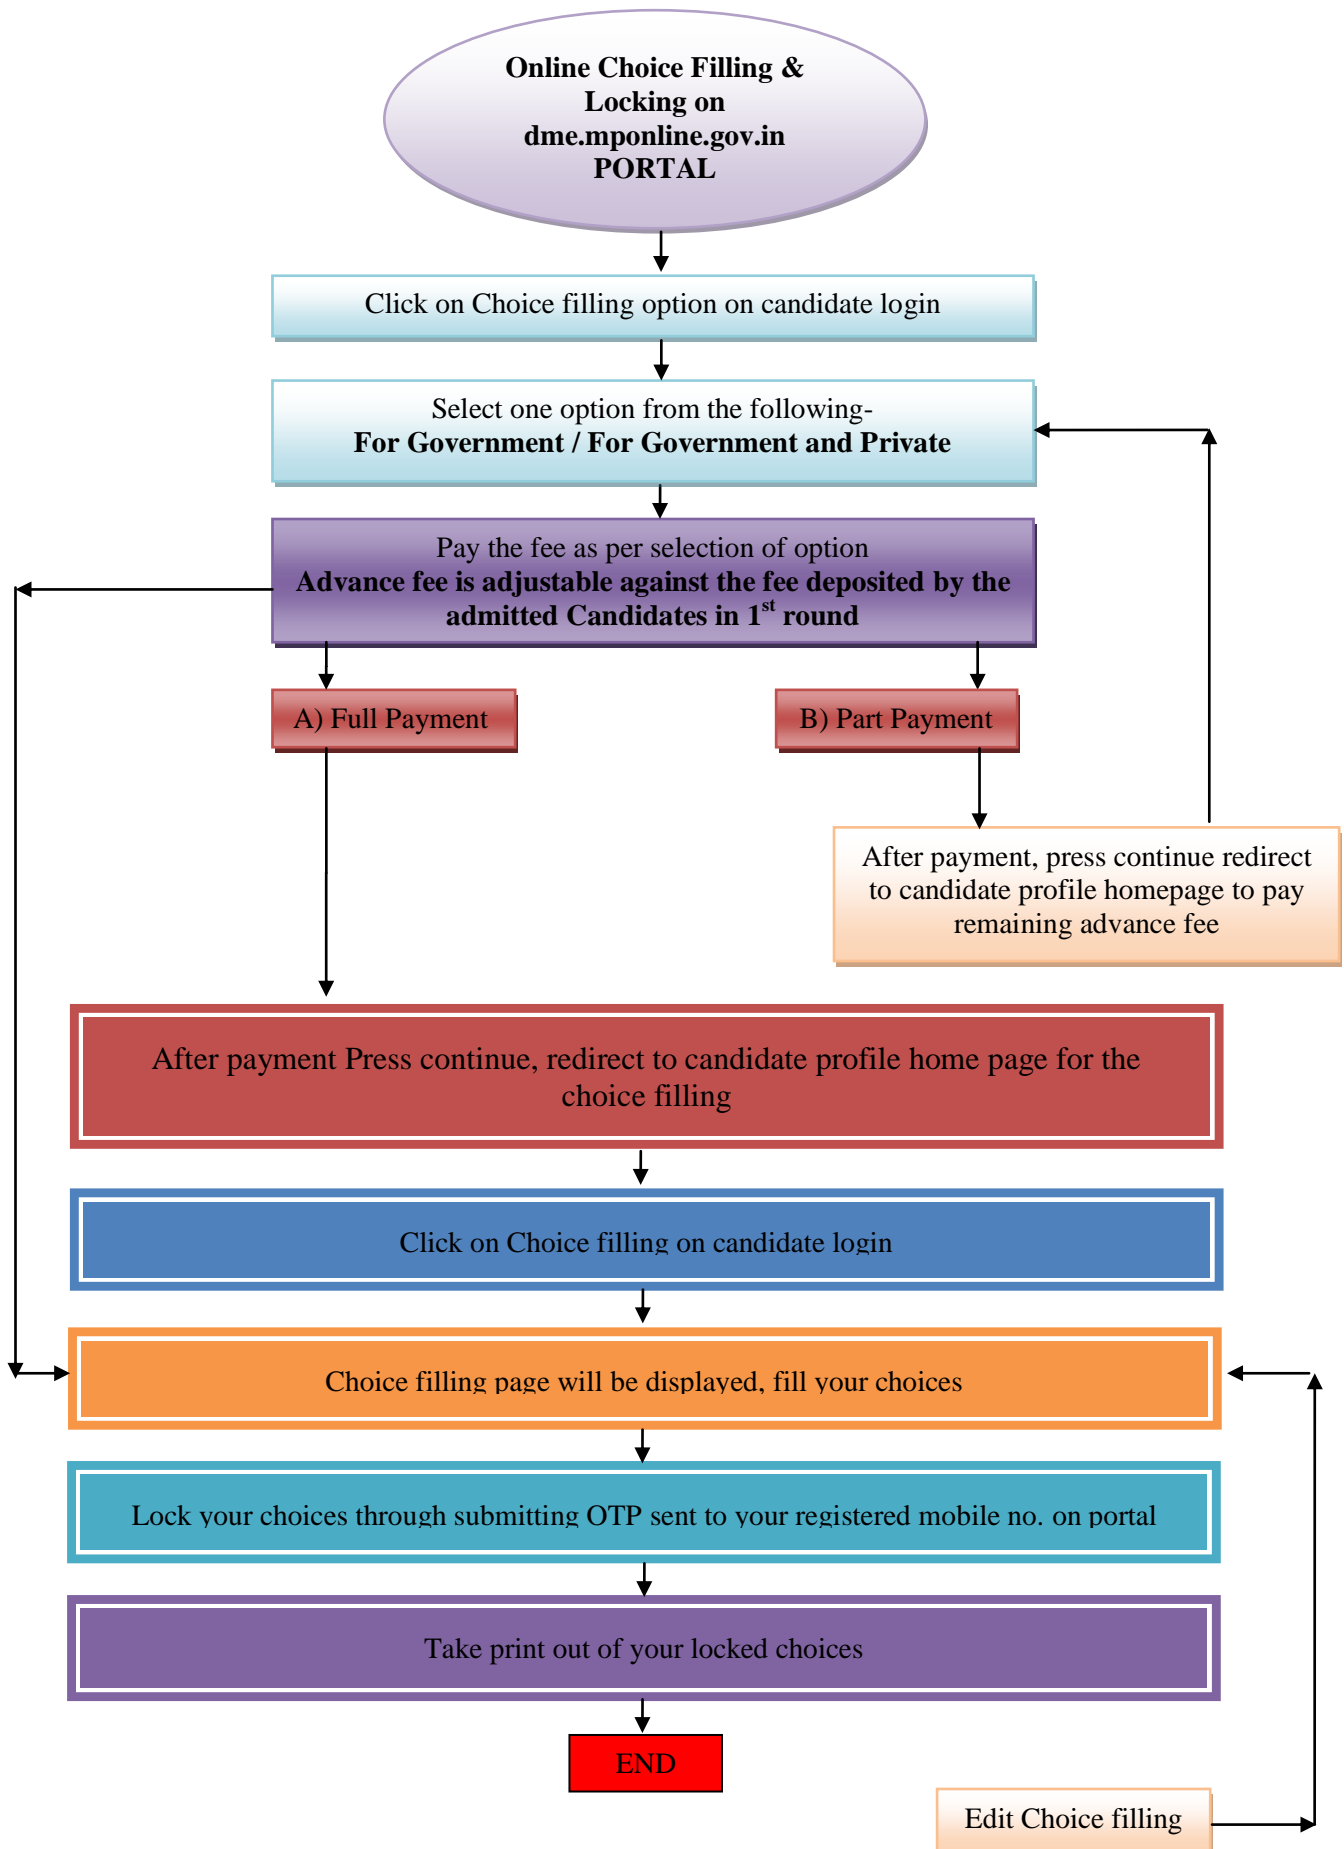

**Flow Chart for Choice filling and locking for 2nd round MP State counselling
NEET PG-2021 (28-10-2021)**

NOTE: - In part payment candidate will be redirected to homepage till the full payment has been made by the candidate